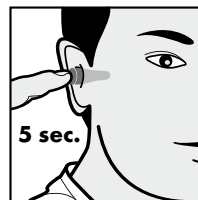

INSTRUCTIONS FOR FITTING

1. Roll the plugs between the finger and thumb to compress them for insertion.

2. Reach above the head and pull the ear gently upwards.

3. Slide the plug into the ear canal and hold in place for 5 seconds to let the plug expand and fill the ear.